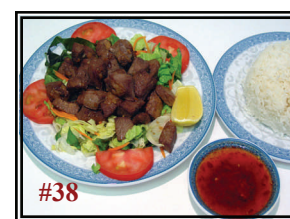

DAILY SPECIALS (Lunch Prices available **Mon -Fri ONLY**)

*Served with Steamed White Rice (*except # 21 - 24)*

Brown Rice Substitution \$1.00

	BEFORE 2:30PM	AFTER 2:30PM
18. Beef and Broccoli Stir-Fry / Bông Cải Xanh Xào Thịt Bò	\$9.95	\$12.95
19. Chicken and Broccoli Stir-Fry / Bông Cải Xanh Xào Gà	\$9.50	\$12.50
20. Tofu and Vegetable Stir-Fry / Đậu Hũ Xào Rau	\$9.50	\$12.50
21* Roasted Cornish Hen served over Fried Rice / Cơm Chiên Gà Rôti	\$9.95	\$12.95
22* Shrimp Fried Rice / Cơm Chiên Tôm	\$9.95	\$11.95
23* Chicken Fried Rice / Cơm Chiên Gà	\$9.50	\$11.50
24* Combination Fried Rice (Shrimp, Pork & Chicken)/ Cơm Chiên Thập Cẩm	\$9.95	\$11.95
25. 🍷 Chicken Curry (Tender Chicken Thigh & Breast) / Cơm Cà Ri Gà	\$9.50	\$11.50
28. Grilled Shrimp on Skewers / Cơm Tôm Nướng	\$9.95	\$11.50
29. Shrimp Sautéed with Garlic Sauce & Onions/ Tôm Rim Mặn	\$9.95	\$12.95
30. Chicken Sautéed with Ginger & Onions / Gà Kho gừng	\$9.50	\$11.95
31. 🍷 Lemongrass Chicken w/ Chilies & Onions / Gà Kho Xả Ớt	\$9.50	\$11.95
31C. 🍷 Coconut Lemongrass Chicken w/ Chilies & Onions/ Gà Kho Xả Ớt Nước Dừa	\$10.50	\$12.95
111 🍷 Lemongrass Tofu w/ Chilies & Onion / Tofu Kho Xả Ớt	\$9.50	\$11.50
111C. 🍷 Coconut Lemongrass Tofu w/ Chilies & Onions /Tofu Kho Xả Ớt Nước Dừa	\$10.50	\$12.50
33. Grilled Beef Short Ribs & Rice / Cơm Sườn Bò Đại Hàn	\$10.95	\$13.50
34. Grilled Pork Chop & Rice / Cơm Sườn Nướng	\$10.50	\$12.95
35. Grilled Pork & Rice (Sliced) / Cơm Thịt Heo Nướng	\$9.95	\$11.95
36. Grilled Beef & Rice (Sliced) / Cơm Thịt Bò Nướng	\$10.50	\$12.50
37. Chicken & Rice / Cơm Thịt Gà Nướng	\$9.50	\$10.95
38. Marinated Steak Cubes Sautéed w/ Onions (served over lettuce) / Cơm Bò Lúc Lắt	\$10.50	\$12.95