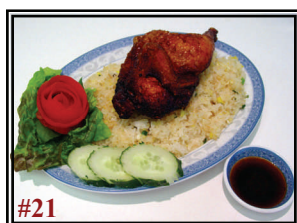

DAILY SPECIALS (Lunch Prices available **Mon -Fri ONLY**)

*Served with Steamed White Rice (*except # 21 - 24)*

Brown Rice Substitution \$1.00

	BEFORE 2:30PM	AFTER 2:30PM
18. Beef and Broccoli Stir-Fry / Bông Cải Xanh Xào Thịt Bò	\$9.95	\$12.95
19. Chicken and Broccoli Stir-Fry / Bông Cải Xanh Xào Gà	\$9.50	\$12.50
20. Tofu and Vegetable Stir-Fry / Đậu Hũ Xào Rau	\$9.50	\$12.50
21* Roasted Cornish Hen served over Fried Rice / Cơm Chiên Gà Rôti	\$9.95	\$12.95
22* Shrimp Fried Rice / Cơm Chiên Tôm	\$9.95	\$11.95
23* Chicken Fried Rice / Cơm Chiên Gà	\$9.50	\$11.50
24* Combination Fried Rice (Shrimp, Pork & Chicken)/ Cơm Chiên Thập Cẩm	\$9.95	\$11.95
25. 🍷 Chicken Curry (Tender Chicken Thigh & Breast) / Cơm Cà Ri Gà	\$9.50	\$11.50
28. Grilled Shrimp on Skewers / Cơm Tôm Nướng	\$9.95	\$11.50
29. Shrimp Sautéed with Garlic Sauce & Onions/ Tôm Rim Mặn	\$9.95	\$12.95
30. Chicken Sautéed with Ginger & Onions / Gà Kho gừng	\$9.50	\$11.95
31. 🍷 Lemongrass Chicken w/ Chilies & Onions / Gà Kho Xả Ớt	\$9.50	\$11.95
31C. 🍷 Coconut Lemongrass Chicken w/ Chilies & Onions/ Gà Kho Xả Ớt Nước Dừa	\$10.50	\$12.95
111 🍷 Lemongrass Tofu w/ Chilies & Onion / Tofu Kho Xả Ớt	\$9.50	\$11.50
111C. 🍷 Coconut Lemongrass Tofu w/ Chilies & Onions /Tofu Kho Xả Ớt Nước Dừa	\$10.50	\$12.50
33. Grilled Beef Short Ribs & Rice / Cơm Sườn Bò Đại Hàn	\$10.95	\$13.50
34. Grilled Pork Chop & Rice / Cơm Sườn Nướng	\$10.50	\$12.95
35. Grilled Pork & Rice (Sliced) / Cơm Thịt Heo Nướng	\$9.95	\$11.95
36. Grilled Beef & Rice (Sliced) / Cơm Thịt Bò Nướng	\$10.50	\$12.50
37. Chicken & Rice / Cơm Thịt Gà Nướng	\$9.50	\$10.95
38. Marinated Steak Cubes Sautéed w/ Onions (served over lettuce) / Cơm Bò Lúc Lắt	\$10.50	\$12.95